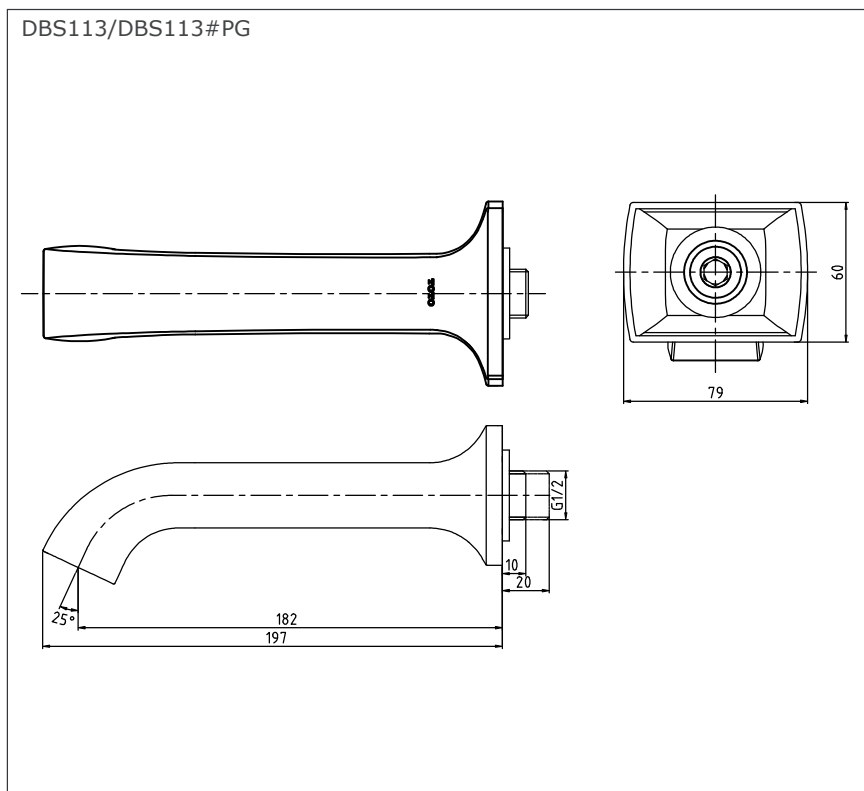

Classic Series  
Bath Spout

**DBS113**  
**DBS113#PG**

## Specifications

**Finish** : - Chrome  
- Gold (#PG)

**Size** : 79W x 197D x 60H mm

## Parts Description

- **DBS113/DBS113#PG**  
Bath Spout

Please consult a TOTO representative for details